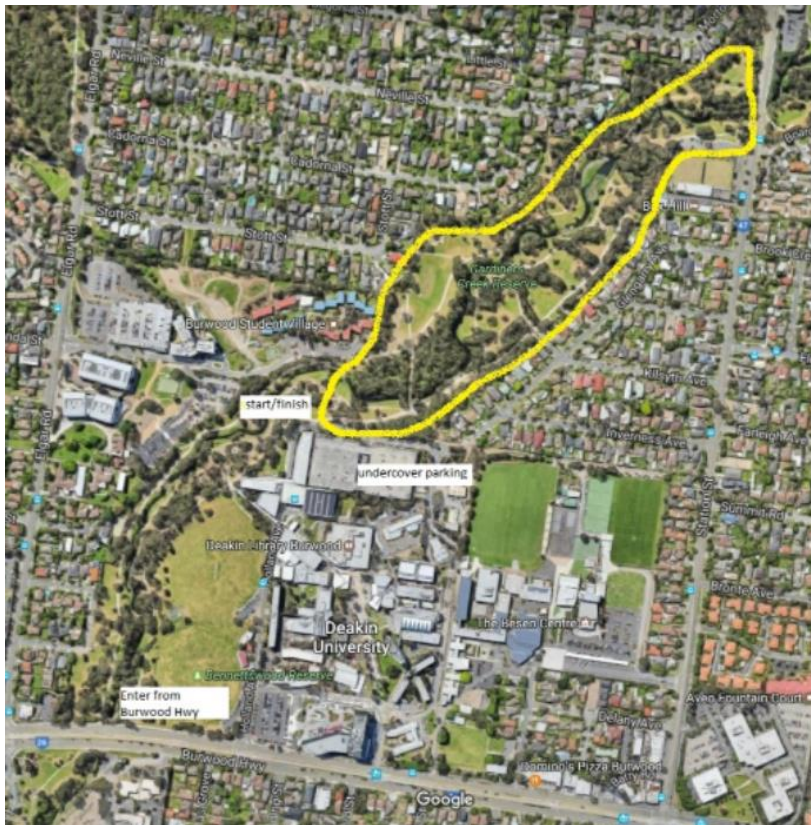

EASTERN 7'S CROSS COUNTRY EVENT 2022

Round 1 – Gardiner's Creek, Burwood (behind Deakin Uni)

Sunday May 1st

Free
undercover
carpark

Start	Distance	Age
9.30am	3000m	U13 - 16
9.45am	2000m	U11 & U12
10.00am	500m	U6
10.15am	1500m	U9 & U10
10.30am	1000m	U7 & U8

Please Note

Athletes wishing to walk the course may do so up until 9.00am.

Enter from Burwood Highway at the main Uni intersection into Holland Drive.

Continue north to the end. Ample undercover parking opposite the course.